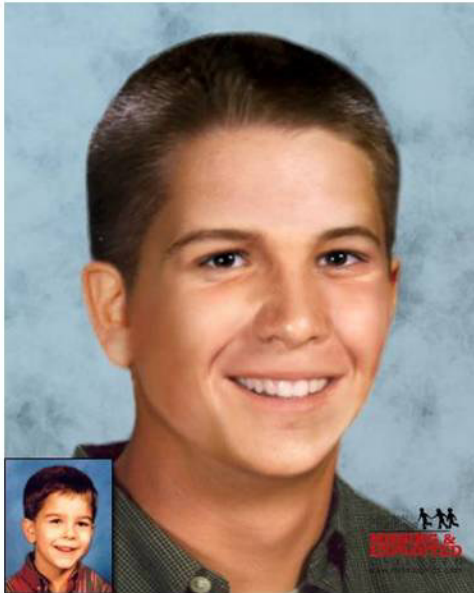

ANDREW AGE 19